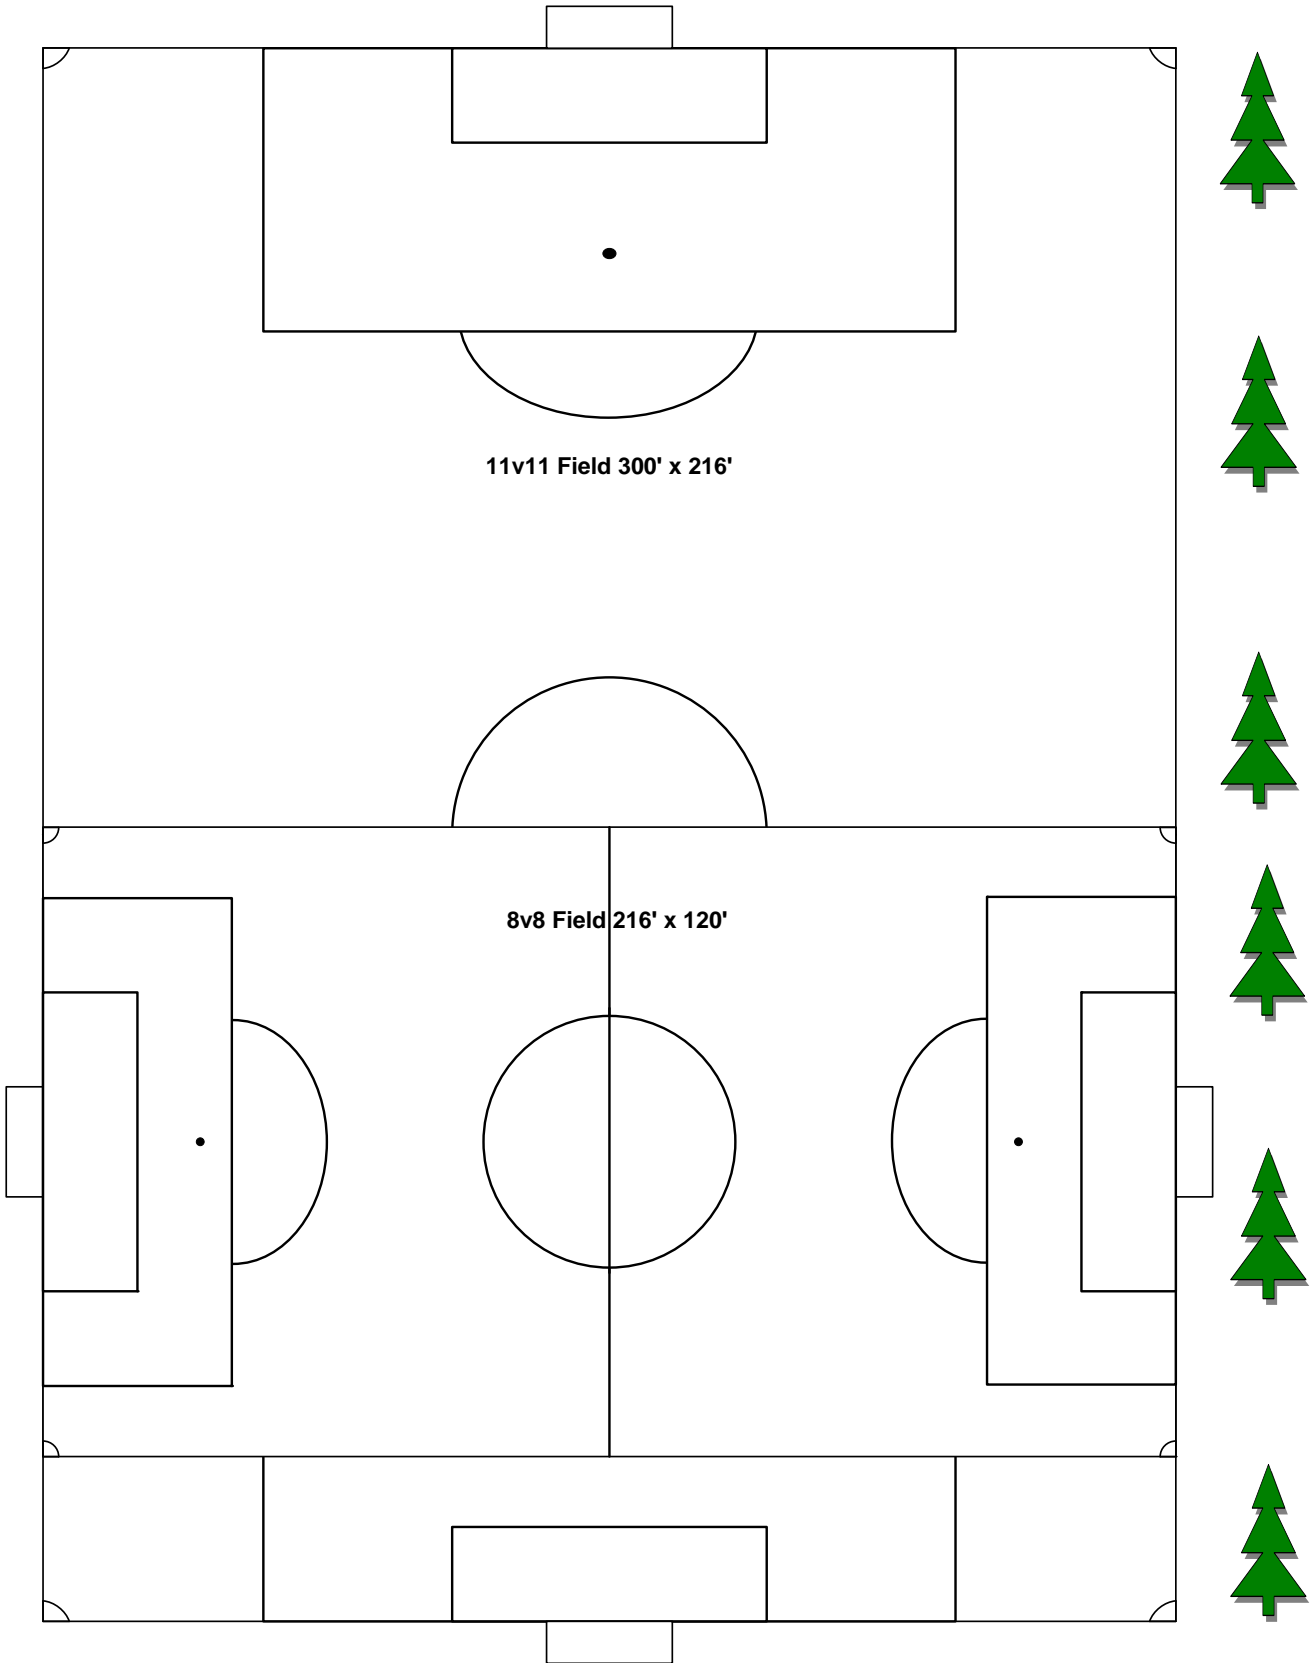

CPR Field #1

Back Field Master Layout

11v11 Field 300' x 216'

8v8 Field 216' x 120'

Path

CPR Front (East) Field

Master Layout

Path

RSP