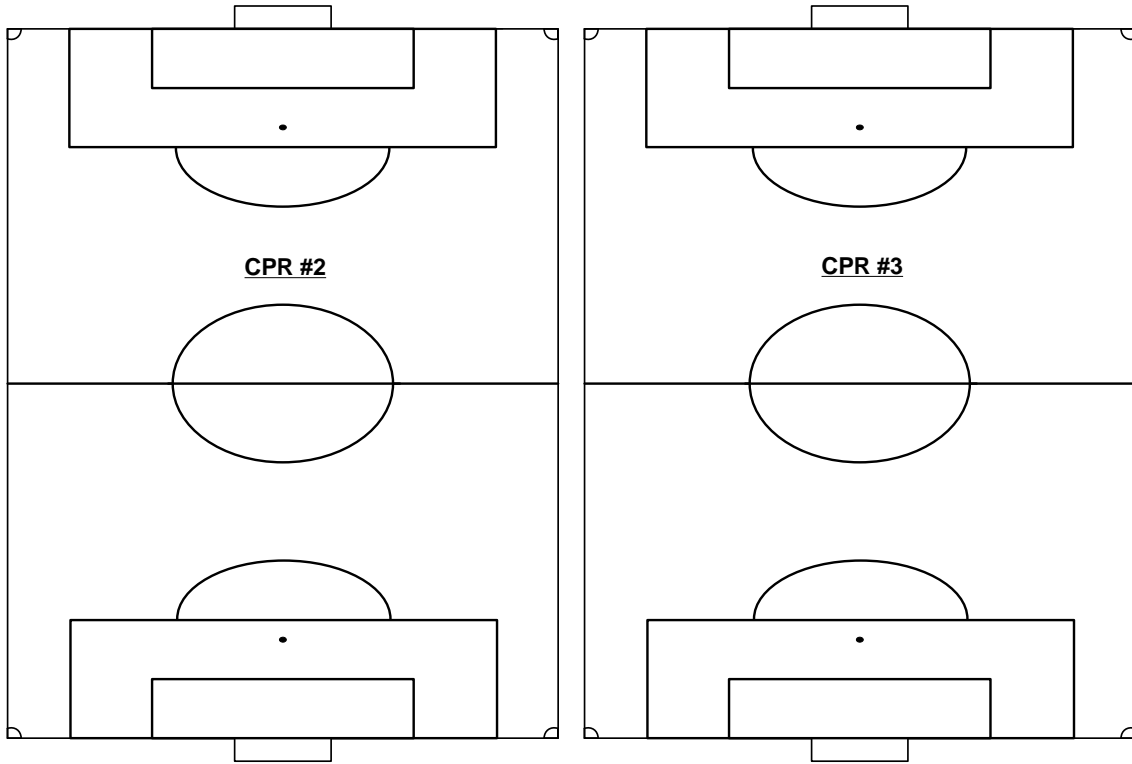

CPR Field #1

Back Field Master Layout

11v11 Field 300' x 216'

8v8 Field 216' x 120'

Path

CPR Front (East) Field

Master Layout

Path

RSP